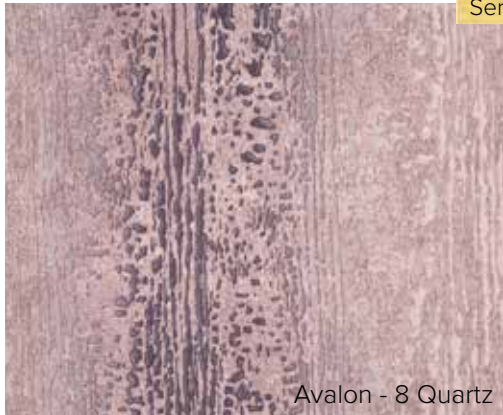

BEHRENS
HEALTHCARE

MINERAL COLLECTION

A flame retardant fabric collection suitable for curtains, bedding and upholstery

A flexible collection of six designs consisting of a watercolour floral, textured geometric, marble, textured stripe, weave effect and a semi-plain texture in five interchangeable colour groups. The designs and colours can be mixed and matched to create contemporary or more traditional interiors with subtle or bold contrasts. There is no limit to the number of different looks you can create to suit your interior design requirements.

Each design and colour can be printed onto your choice of base cloth suitable for bedding, curtains, upholstery and dim out curtains or blinds.

Honesty - 8 Quartz

Serene
18 Charcoal

Serene - 10 Gold

Avalon - 8 Quartz

Crystalline
8 Quartz

Strata - 8 Quartz

Crosshatch - 8 Quartz

Honesty - 2 Amber

Serene
3 Chocolate

Serene - 1 Stone

Avalon - 2 Amber

Crystalline
2 Amber

Strata - 2 Amber

Crosshatch - 2 Amber

Honesty - 9 Amethyst

Serene
9 Mulberry

Serene - 9 Lilac

Avalon - 1 Stone

Crystalline
9 Amethyst

Strata - 9 Amethyst