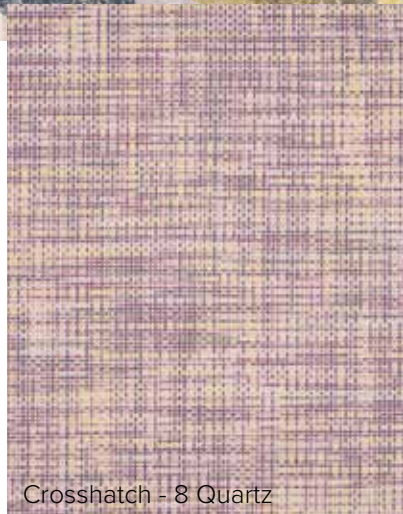

Strata - 8 Quartz

Crosshatch - 8 Quartz