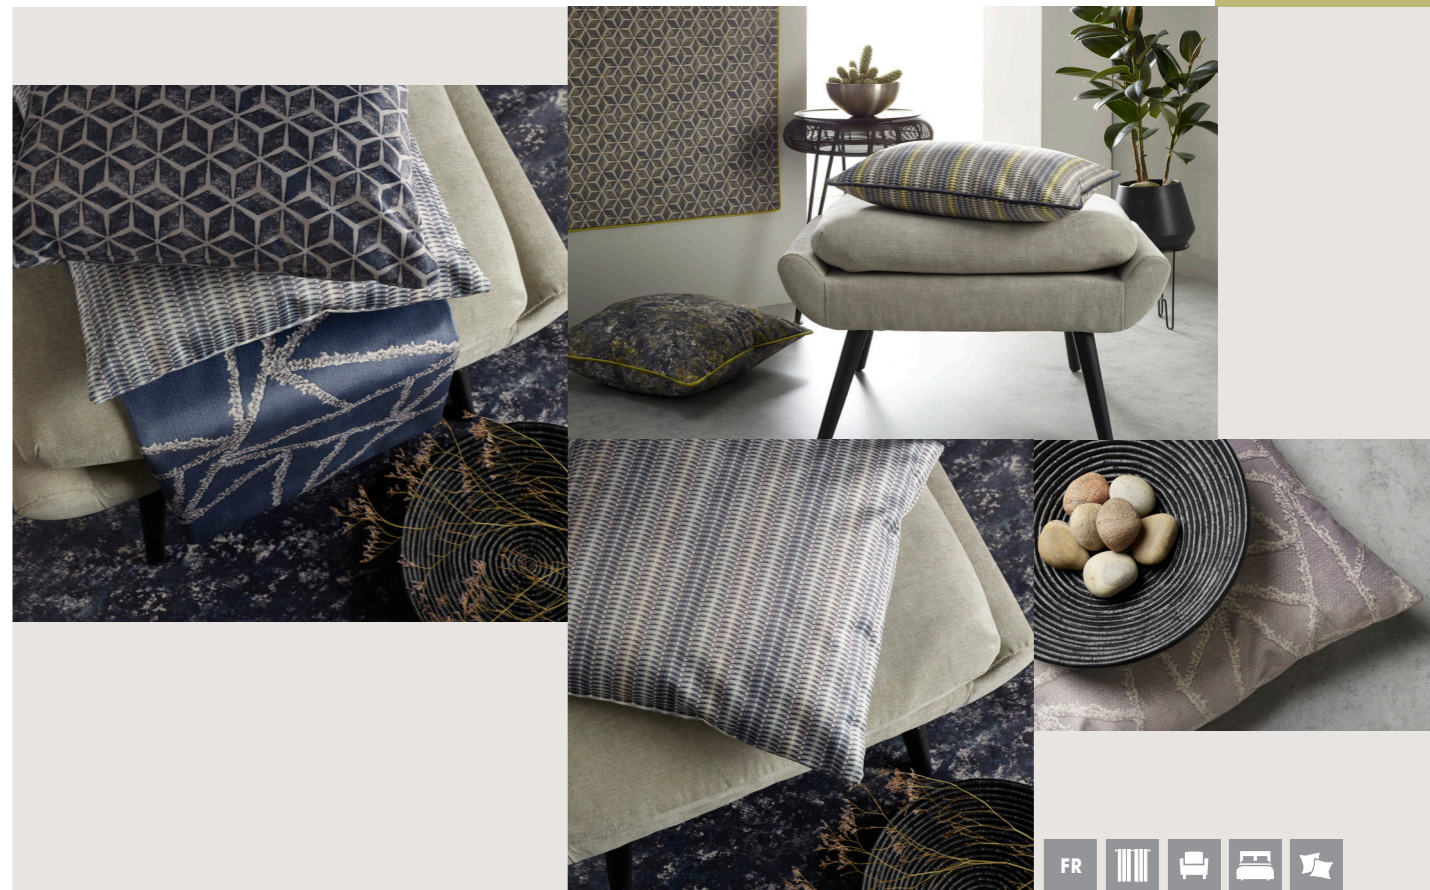

Bancroft
SOFT FURNISHINGS

MINERALS COLLECTION

Blending elements from our natural world

WWW.BANCROFT-FABRICS.COM / 01274 51888

BANCROFT - GLOBAL SUPPLIER OF CONTRACT FABRICS

Our new **Minerals Collection** is a fusion of earth's natural patterns and rugged textures providing 4 distinctive designs. From the crisp hexagons of Calcite, the petite diamond patterned Azurite, to the bold textured Ammonite and dramatic Helidor geometric - engaging fabrics suited to high-end hospitality and leisure installations.