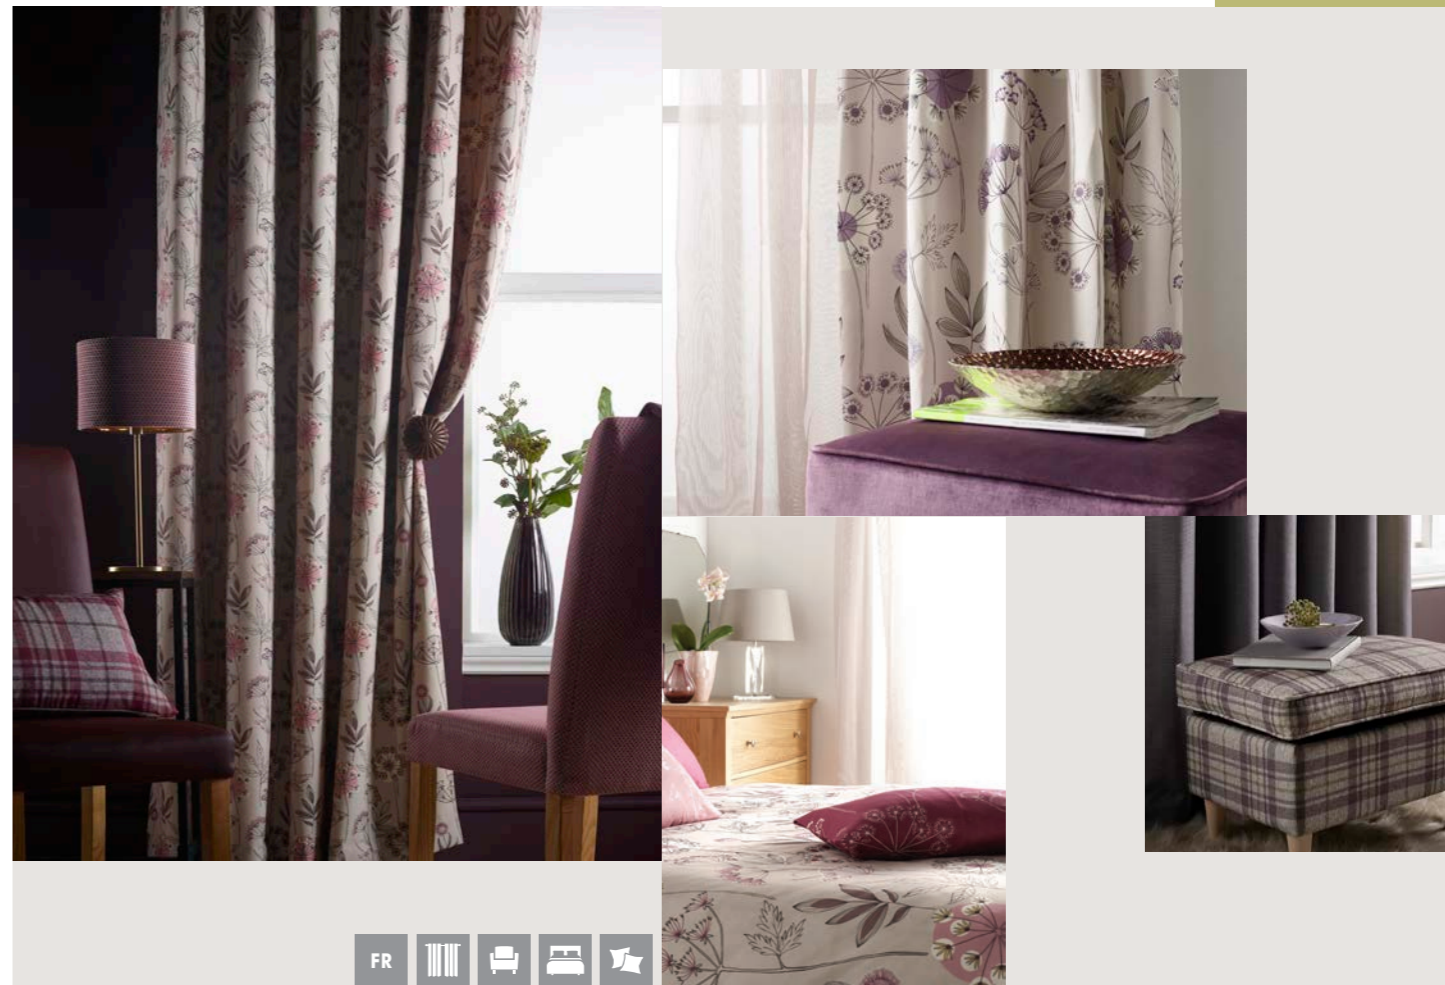

Bancroft
SOFT FURNISHINGS

WILDERNESS COLLECTION

Refreshing & uplifting designs & colours

WWW.BANCROFT-FABRICS.COM / 01274 518888

BANCROFT - GLOBAL SUPPLIER OF CONTRACT FABRICS

We have given our popular **Wilderness Digital Print Collection** a total refresh with new uplifting colours, additional contemporary co-ordinates and a smaller scale floral, making it an altogether more comprehensive offer. Fresh up-to-the minute Denim and warm Caramel tones furnish blissful bedrooms and public areas in hospitality and healthcare interiors. The blended elements from nature of delicate leaf forms and seedheads make up the feature designs of Botanical, Blom and Bracken, with appealing checks and a textured stripe designed to enhance.

BANCROFT - FOR HOTEL & LEISURE, CRUISE, HEALTHCARE & EDUCATIONAL INTERIORS

Botanical - Seabreeze Botanical - Berry Botanical - Lavender Botanical - Sunrise Hedgerow - Seabreeze Hedgerow - Berry Hedgerow - Caramel